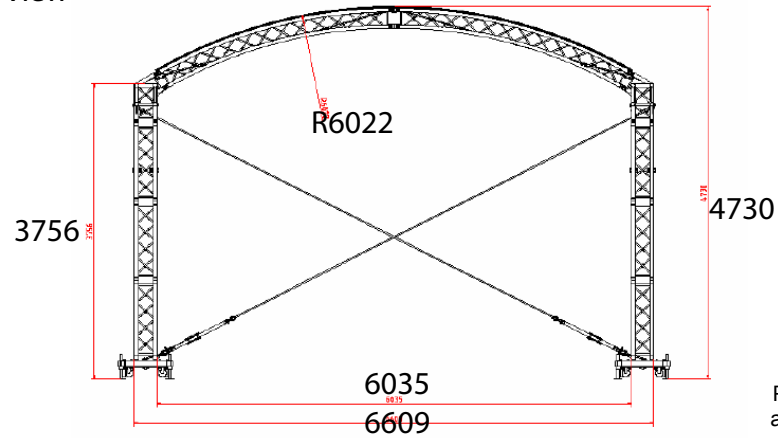

6m Arc Roof Stage - Data Sheet

Top View

Please note that all dimensions and loadings should be used as a guide. Final details will depend on location and circumstances.

Side View

Isometric View

Plan View