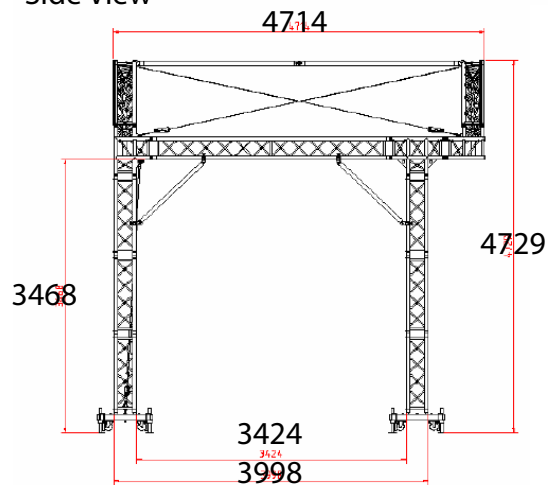

6m Arc Roof Stage - Data Sheet

Top View

Please note that all dimensions and loadings should be used as a guide. Final details will depend on location and circumstances.

Side View

Isometric View

Plan View